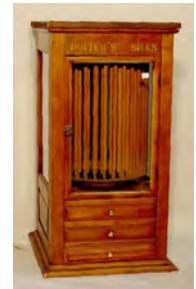

.925 Silver Animated Bird
Music Box 5" T
$4,180

Potter's Silk
Thread Counter Top
Display Case, 33" T
$1,045