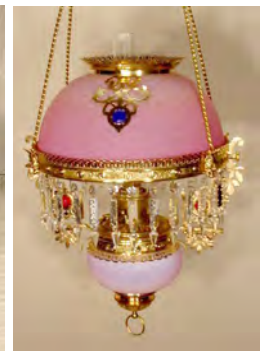

## Promotional Price realized

1-1 Howard #22 Astronomical Tall Case, Fabulous Movement, Old Refinished Walnut Case; Comes With The Best Quality Replaced Glass Dial, 99" T  
This Clock Has Been In The Same Family Since 1900, From A Jewelry Store in Louisville, Kentucky.  
**\$ 90,400.00**

Rockwood Schmidt Vase, 7 1/4" T  
**\$5,750.00**

Cambridge # 40  
Flying Lady & Shell Center Piece, 9" T  
**\$ 3,300.00**

Lamb Studios Stained Glass Window  
78" T x 36" W  
**\$ 9,350.00**

Signed E. Howard Jeweler's Regulator # 36; Walnut, 75" T. Previously owned by Dr. Barclay Stephens, a charter member of the NAWCC  
**\$ 74,250.00**

18th Century Meissen Figurines 5 1/4" T  
**\$ 2,950.00**

Mahogany Griffin Leg Partner Desk  
**\$ 4,950.00**

Diamond Quilted Pink Satin Lamp  
**\$ 4,180.00**

11-5-06  
Walnut Carved Lion Cylinder Music Box 41" L  
**\$ 3,575.00**